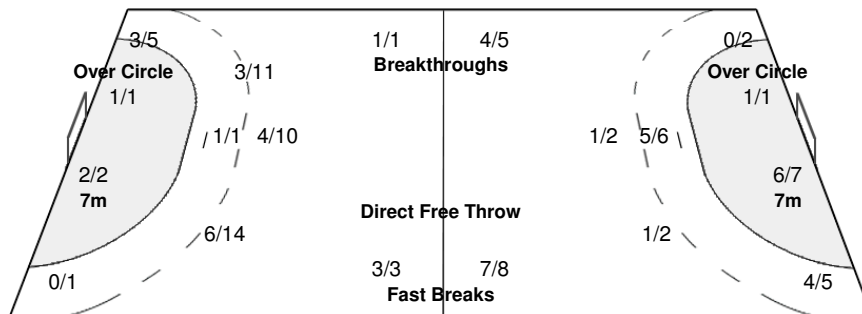

8th WOMEN'S HANDBALL EUROPEAN CHAMPIONSHIP

EURO 2008

Preliminaries - Group B
Match No: 10

FRI 5 DEC 2008 Start Time: 17:15
Ohrid

Spectators: 500

Match Team Statistics

POR - Portugal

Overview of Shot Distribution

Players Goals / Shots

2 BARBOSA A.
2/2 1/2 2/2
1/1 1/4 0/1
3/3 1/1
1-Missed 1-Post

3 SOUSA A.
1/2 0/1 0/1
0/2
0/1 0/2
2-Missed

6 ANDRADE A.

7 FERREIRA L.

8 CARVALHO F.
0/1

9 PINHEIRO E.
0/1

10 FERNANDES D.
1/1

11 FERREIRA P.
1/1 0/1

14 TAVARES R.
1/1

18 LOPES V.

19 SEABRA A.
1/1 5/5
1-Post

23 SOUSA J.
1/1 0/1
1/1 0/1
1/2
1-Blocked

Team Goals / Shots

4/5 1/3 3/5
2/2 1/8 0/1
5/6 1/2 7/11
3-Missed 2-Post 1-Blocked

Offence

Defence